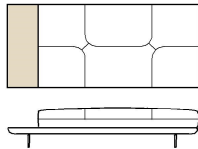

# gianduiotto JR. premium 1183

L Length - H Height - D Depth - SH Seat Height - SD Seat Depth  
Dimensions refer to maximum sizes of the version with closed mechanism (where available).

L 105  
H44 D105 SH- SD-  
AF2

square base

L 165  
H44 D105 SH- SD-  
O68

s base

L 205  
H44 D105 SH- SD-  
O66

m base

L 245  
H44 D105 SH- SD-  
O64

l base

L 165  
H44 D105 SH- SD-  
AF4

terminal s base

L 205  
H44 D105 SH- SD-  
AF6

terminal m base

L 245  
H44 D105 SH- SD-  
AF8

terminal l base

L 165  
H44 D105 SH- SD-  
AG0

table terminal s  
base

L 205  
H44 D105 SH- SD-  
AG2