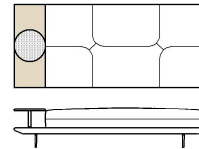

# gianduiotto JR. premium 1183

L Length - H Height - D Depth - SH Seat Height - SD Seat Depth  
Dimensions refer to maximum sizes of the version with closed mechanism (where available).

L 105  
H44 D105 SH- SD-  
AF2

terminal s base

L 205  
H44 D105 SH- SD-  
AF6

terminal m base

L 245  
H44 D105 SH- SD-  
AF8

terminal l base

L 165  
H44 D105 SH- SD-  
AG0

table terminal s  
base

L 205  
H44 D105 SH- SD-  
AG2

table terminal m  
base

L 245  
H44 D105 SH- SD-  
AG4

table terminal l  
base

L 90  
H43 D37 SH- SD-  
AG6

maxi backrest

L 23  
H30 D80 SH- SD-  
870

armrest

↓ fold following the dotted line ↓